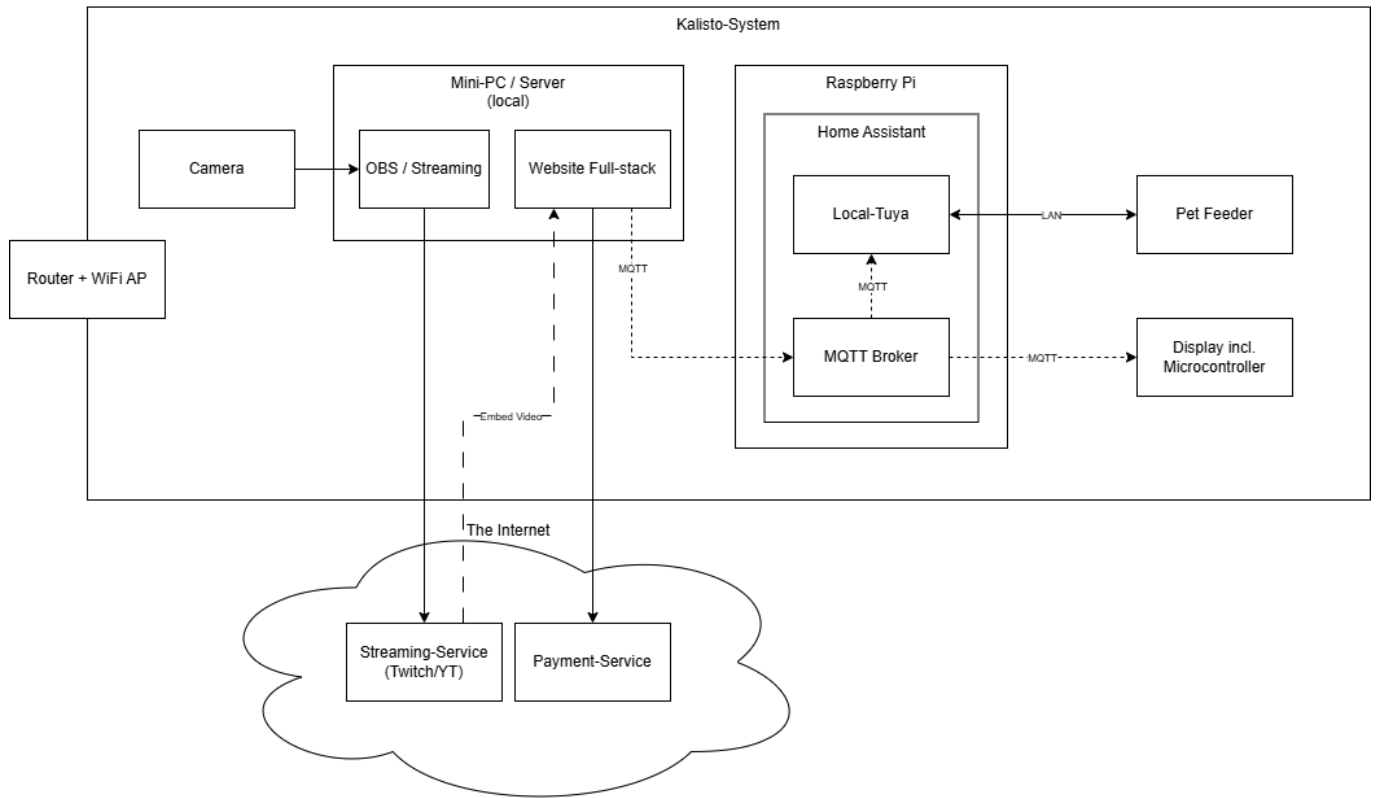

System Architecture

Prototype System Architecture

From: <https://student-wiki.eolab.de/> - HSRW EOLab Students Wiki

Permanent link: https://student-wiki.eolab.de/doku.php?id=amc:ss2024:bird_feeder:kalisto:system_arch