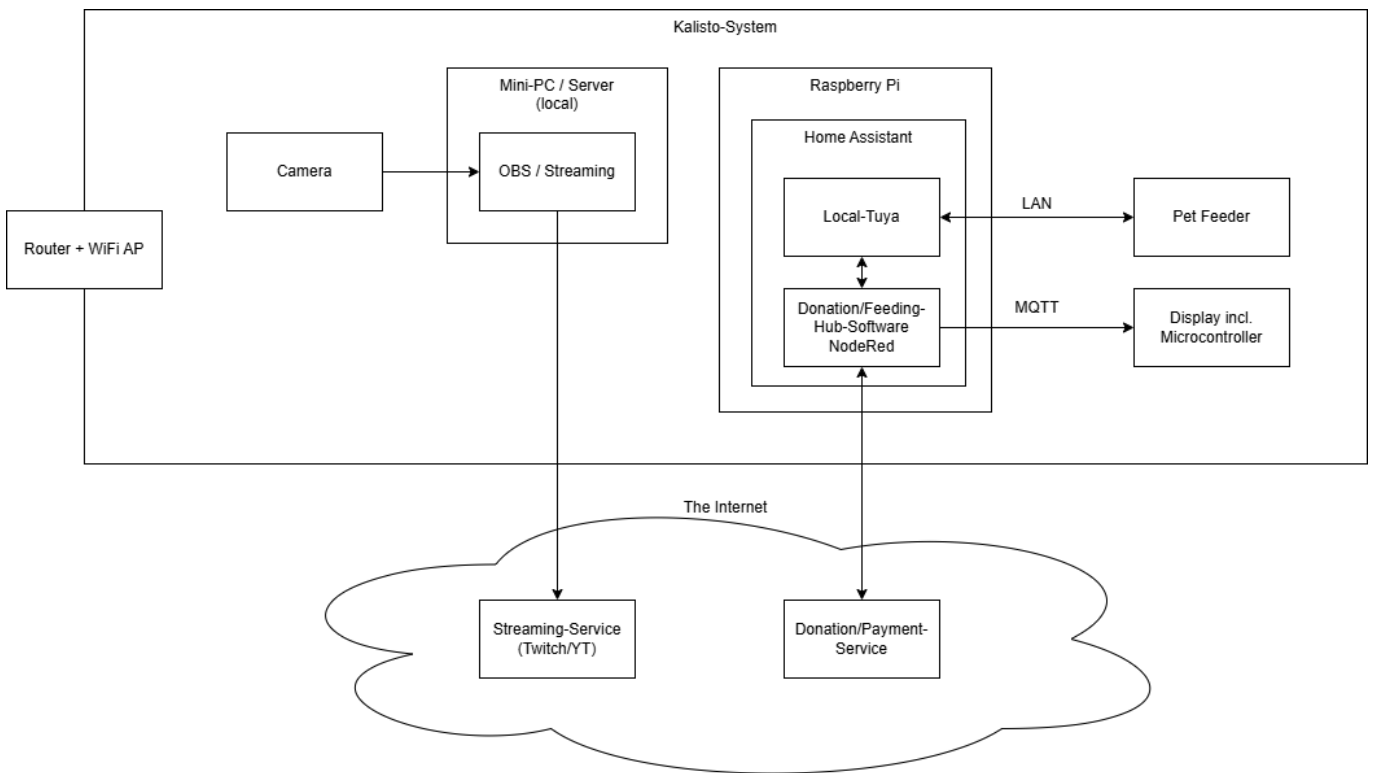

System Architecture

Prototype System Architecture

From: <https://student-wiki.eolab.de/> - HSRW EOLab Students Wiki

Permanent link: https://student-wiki.eolab.de/doku.php?id=amc:ss2024:bird_feeder:kalisto:system_arch