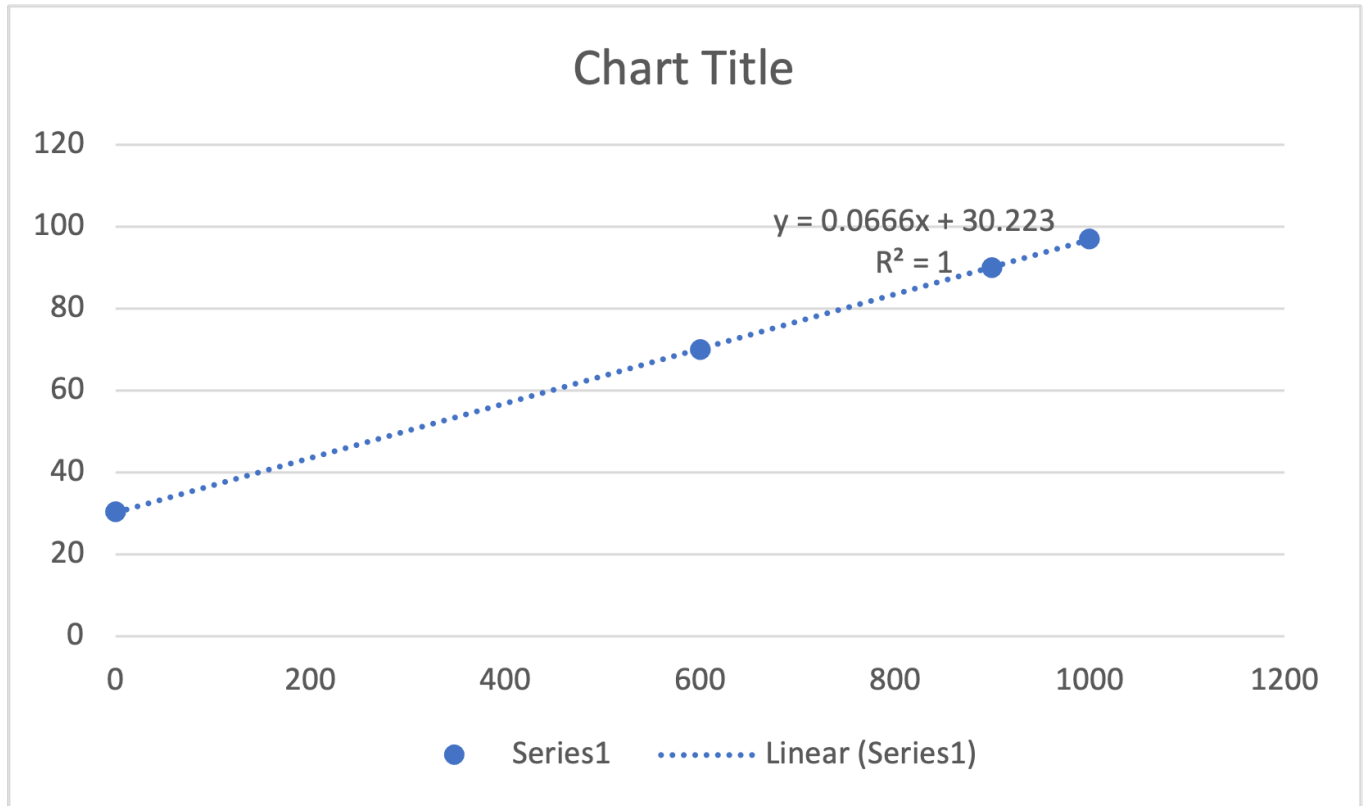

dB	Analogue reading
30.3	0
70	600
90	900
97	1000

From: <https://student-wiki.eolab.de/> - HSRW EOLab Students Wiki

Permanent link: <https://student-wiki.eolab.de/doku.php?id=amc2021:group1:extras:excel:start&rev=1630693303>