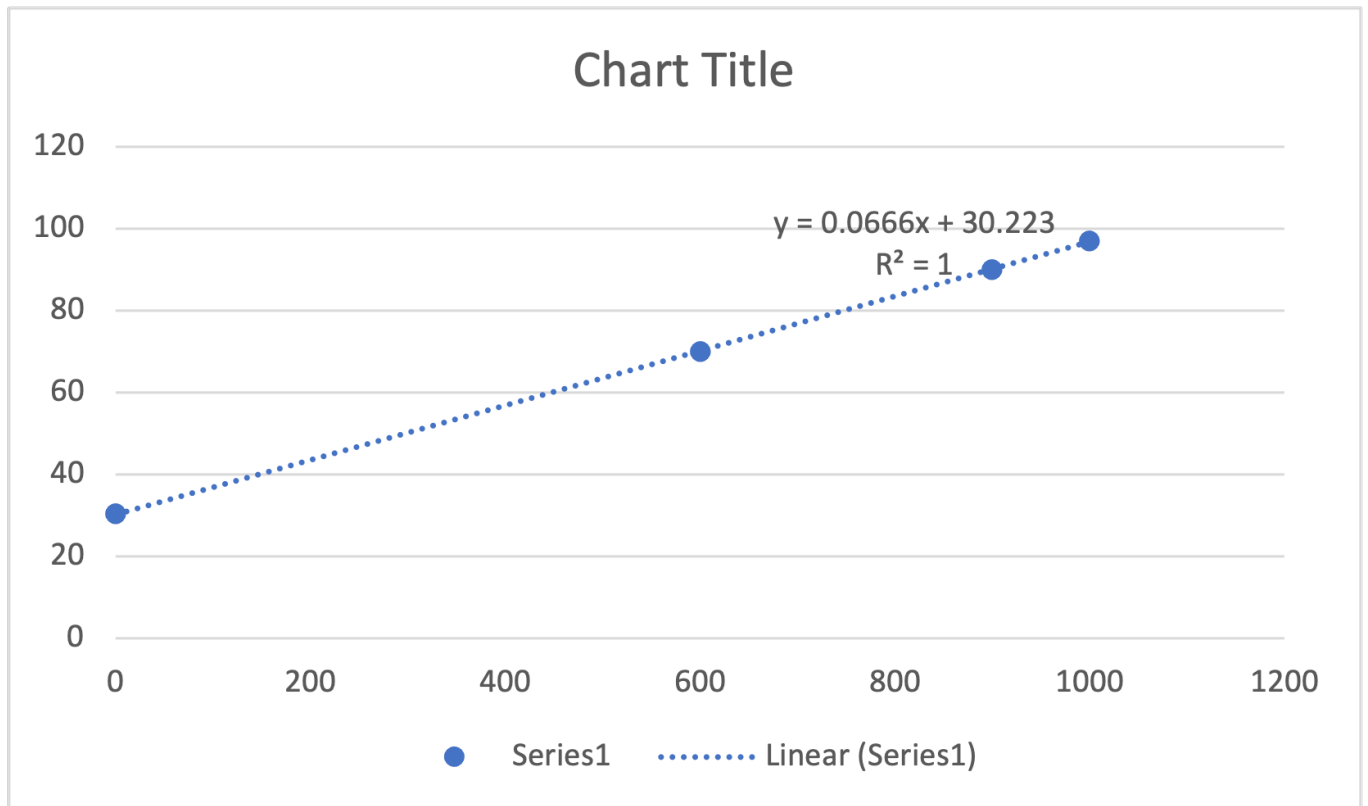

| dB | Analogue reading |
|------|------------------|
| 30.3 | 0 |
| 70 | 600 |
| 90 | 900 |
| 97 | 1000 |

From:
<https://student-wiki.eolab.de/> - HSRW EOLab Students Wiki

Permanent link:
<https://student-wiki.eolab.de/doku.php?id=amc2021:group1:extras:excel:start&rev=1630693303>