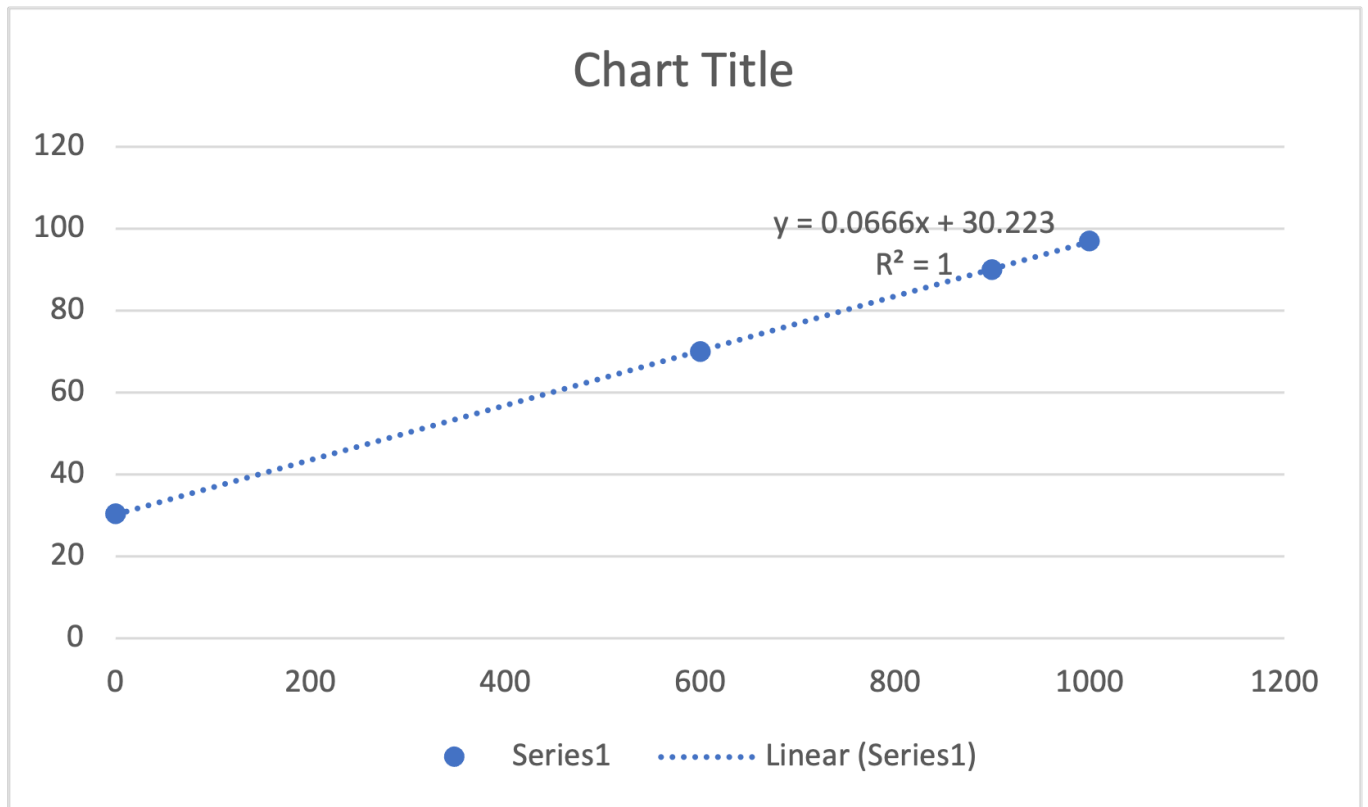

Analogue to decibel values based on table 1 in the report

dB	Analogue reading
30.3	0
70	600
90	900
97	1000

From: <https://student-wiki.eolab.de/> - HSRW EOLab Students Wiki

Permanent link: <https://student-wiki.eolab.de/doku.php?id=amc2021:group1:extras:excel:start&rev=1630693424>