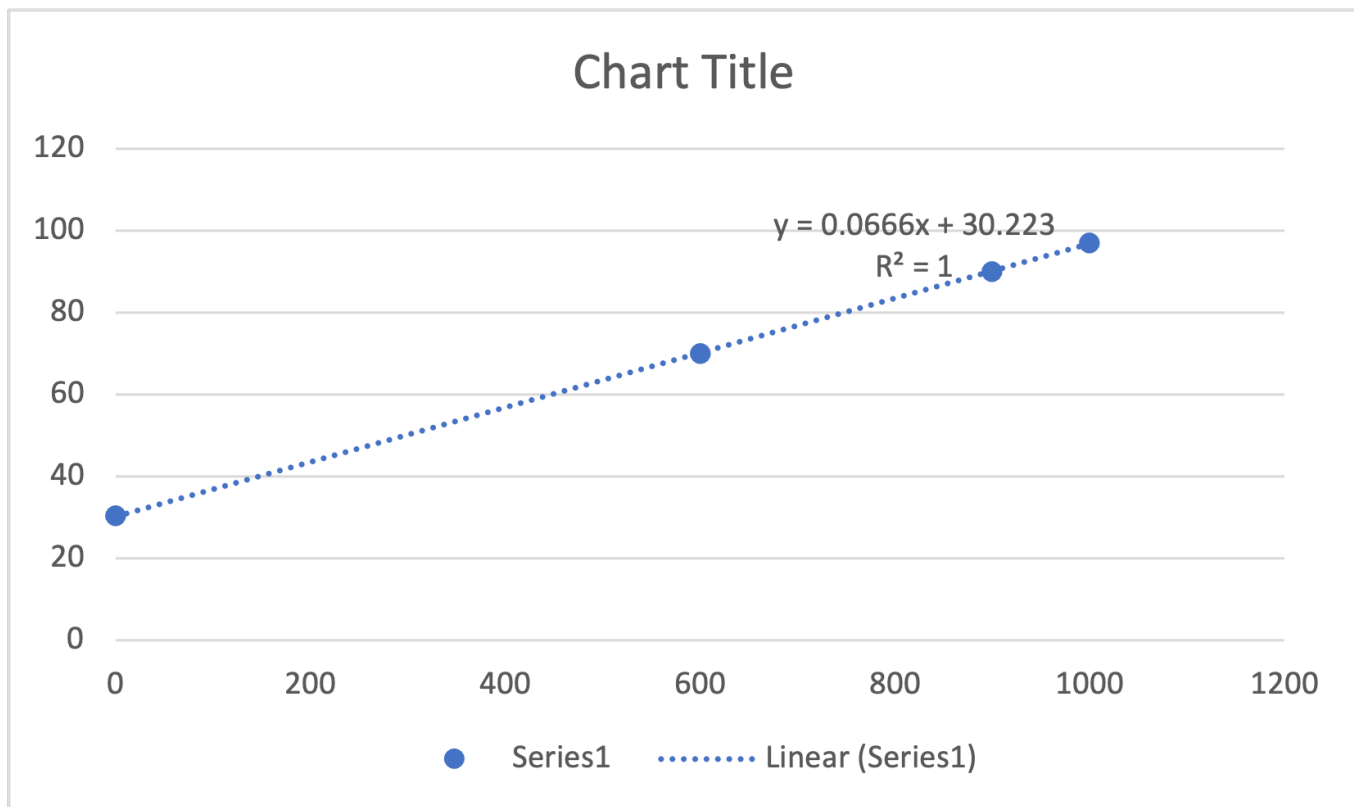

# Analog to decibel values based on table 1 in the report

dB	Analogue reading
30.3	0
70	600
90	900
97	1000

From: <https://student-wiki.eolab.de/> - HSRW EOLab Students Wiki

Permanent link: <https://student-wiki.eolab.de/doku.php?id=amc2021:group1:extras:excel:start&rev=1630693459>