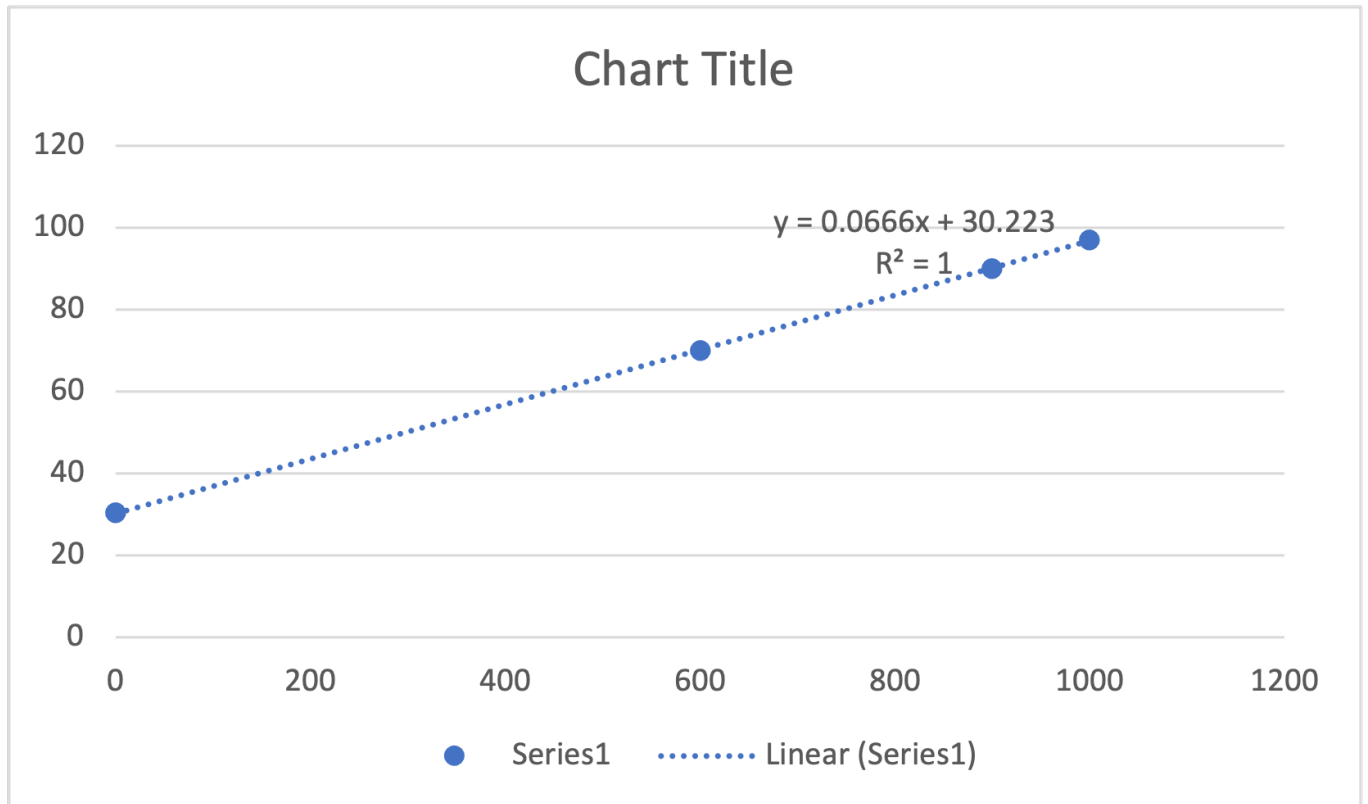

Analog to decibel values based on table 1 in the report

dB	Analogue reading
30.3	0
70	600
90	900
97	1000

From: <https://student-wiki.eolab.de/> - HSRW EOLab Students Wiki

Permanent link: <https://student-wiki.eolab.de/doku.php?id=amc2021:group1:extras:excel:start&rev=1630693459>