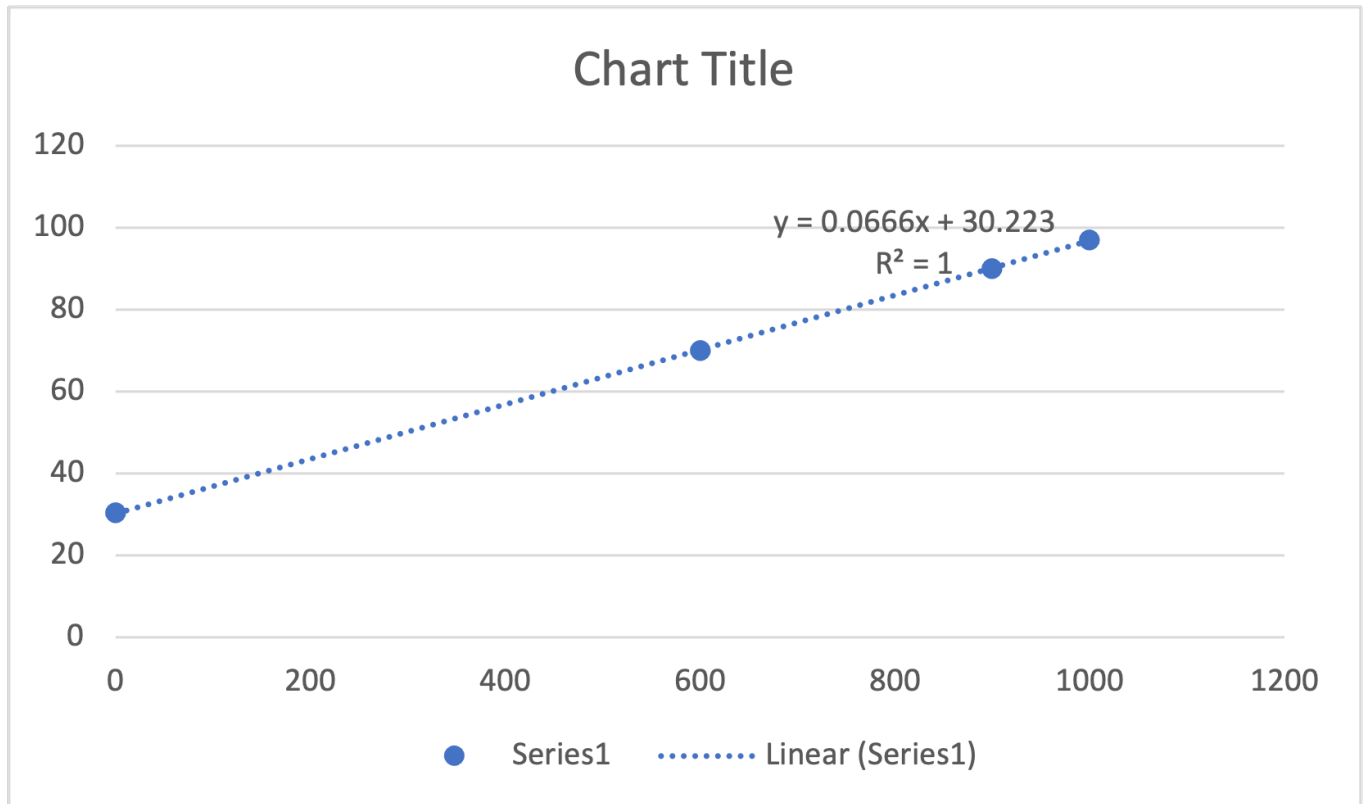

Analog to decibel values based on table 1 in the report

dB	Analogue reading
30.3	0
70	600
90	900
97	1000

[Back to report](#)

From: <https://student-wiki.eolab.de/> - HSRW EOLab Students Wiki

Permanent link: <https://student-wiki.eolab.de/doku.php?id=amc2021:group!extras:excel:start&rev=1630804796>