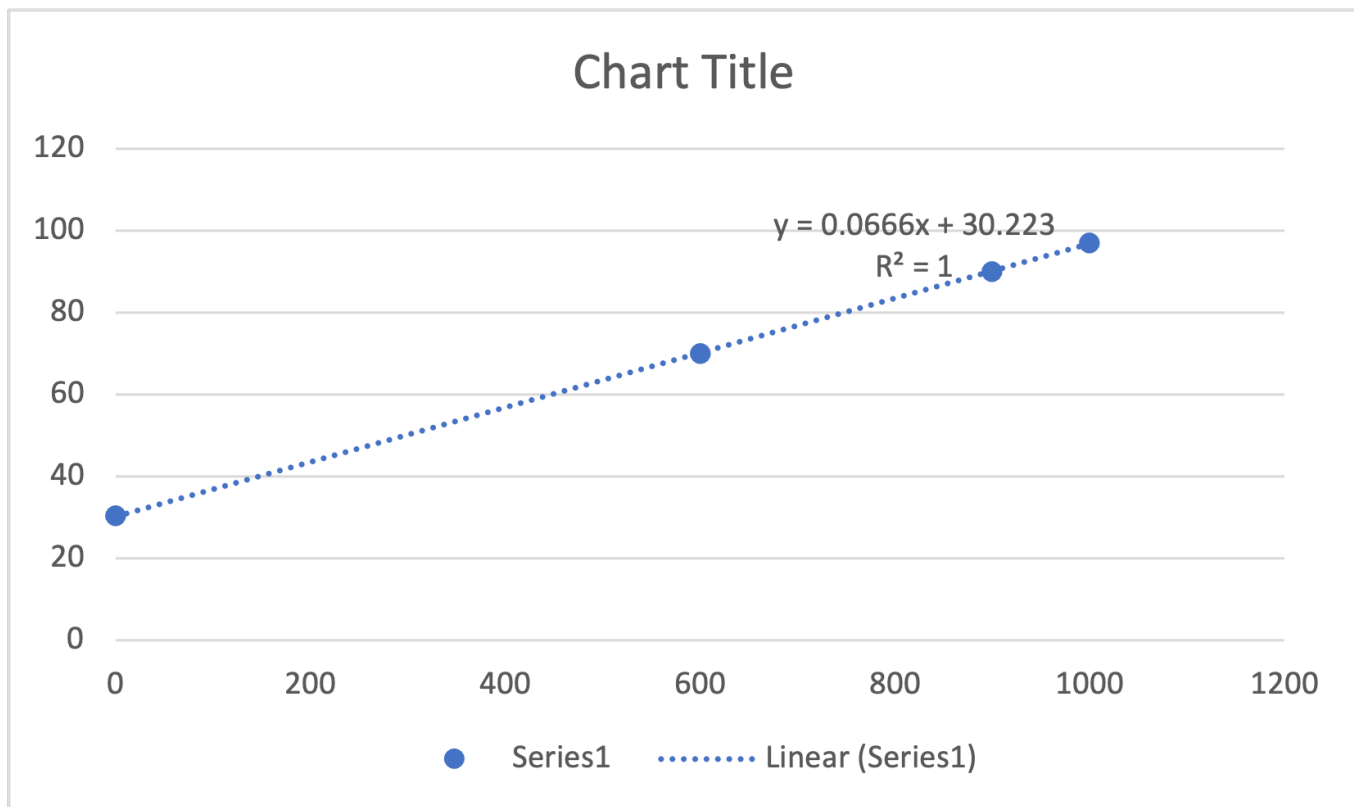

Analog to decibel values based on table 1 in the report

dB	Analogue reading
30.3	0
70	600
90	900
97	1000

[Back to report](#)

From: <https://student-wiki.eolab.de/> - HSRW EOLab Students Wiki

Permanent link: <https://student-wiki.eolab.de/doku.php?id=amc2021:group!extras:excel:start&rev=1630804796>