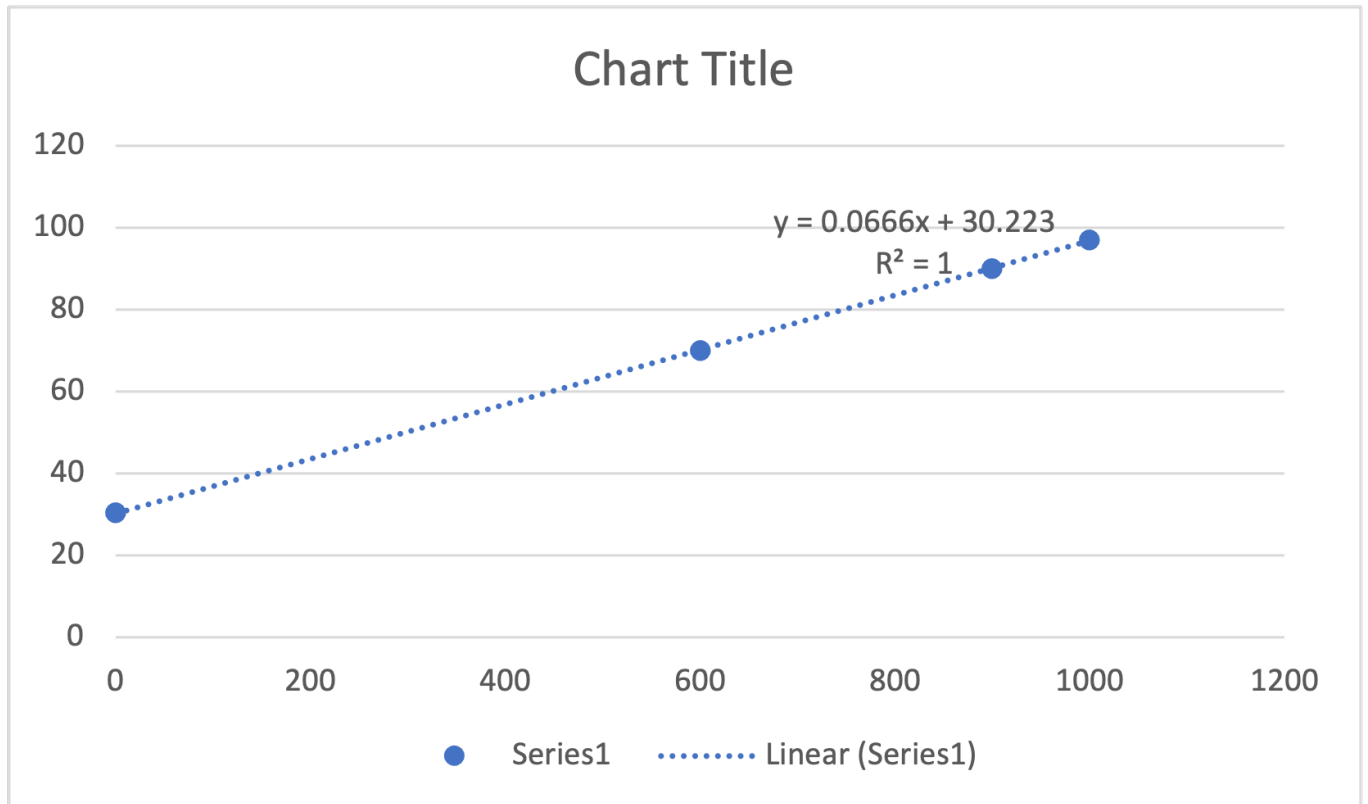

# Analog to decibel values based on table 1 in the report

dB	Analogue reading
30.3	0
70	600
90	900
97	1000

[Back to report](#)

From: <https://student-wiki.eolab.de/> - HSRW EOLab Students Wiki

Permanent link: <https://student-wiki.eolab.de/doku.php?id=amc2021:group!extras:excel:start&rev=1630804796>