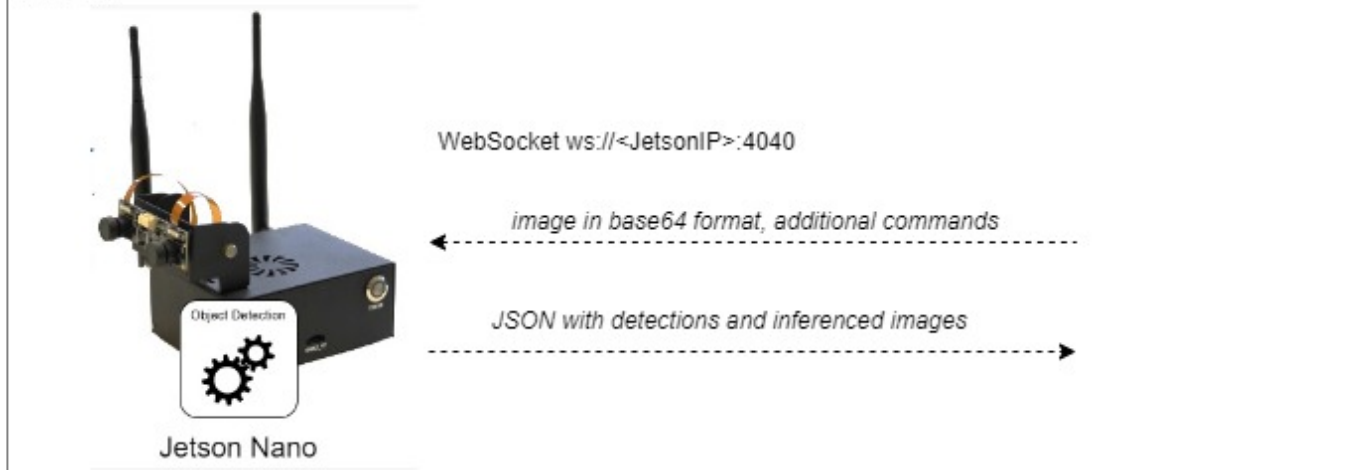

Communication diagram to control Tello drone

Python script, running SSD-MOBILENET-V2 Inference

Communication diagram to Jetson device

[tello_snap.mp4](#)

[Integrating Tello, Snap! and Jetson inference - Demo Video](#)

Repositories

- [Tello JS](#)
- [Snap! blocks for Tello drone](#)
- [Snap! XML file of this project](#)

From: <https://student-wiki.eolab.de/> - HSRW EOLab Students Wiki

Permanent link: https://student-wiki.eolab.de/doku.php?id=drones:mini_drones:snap_tello_object_detection&rev=1659460432